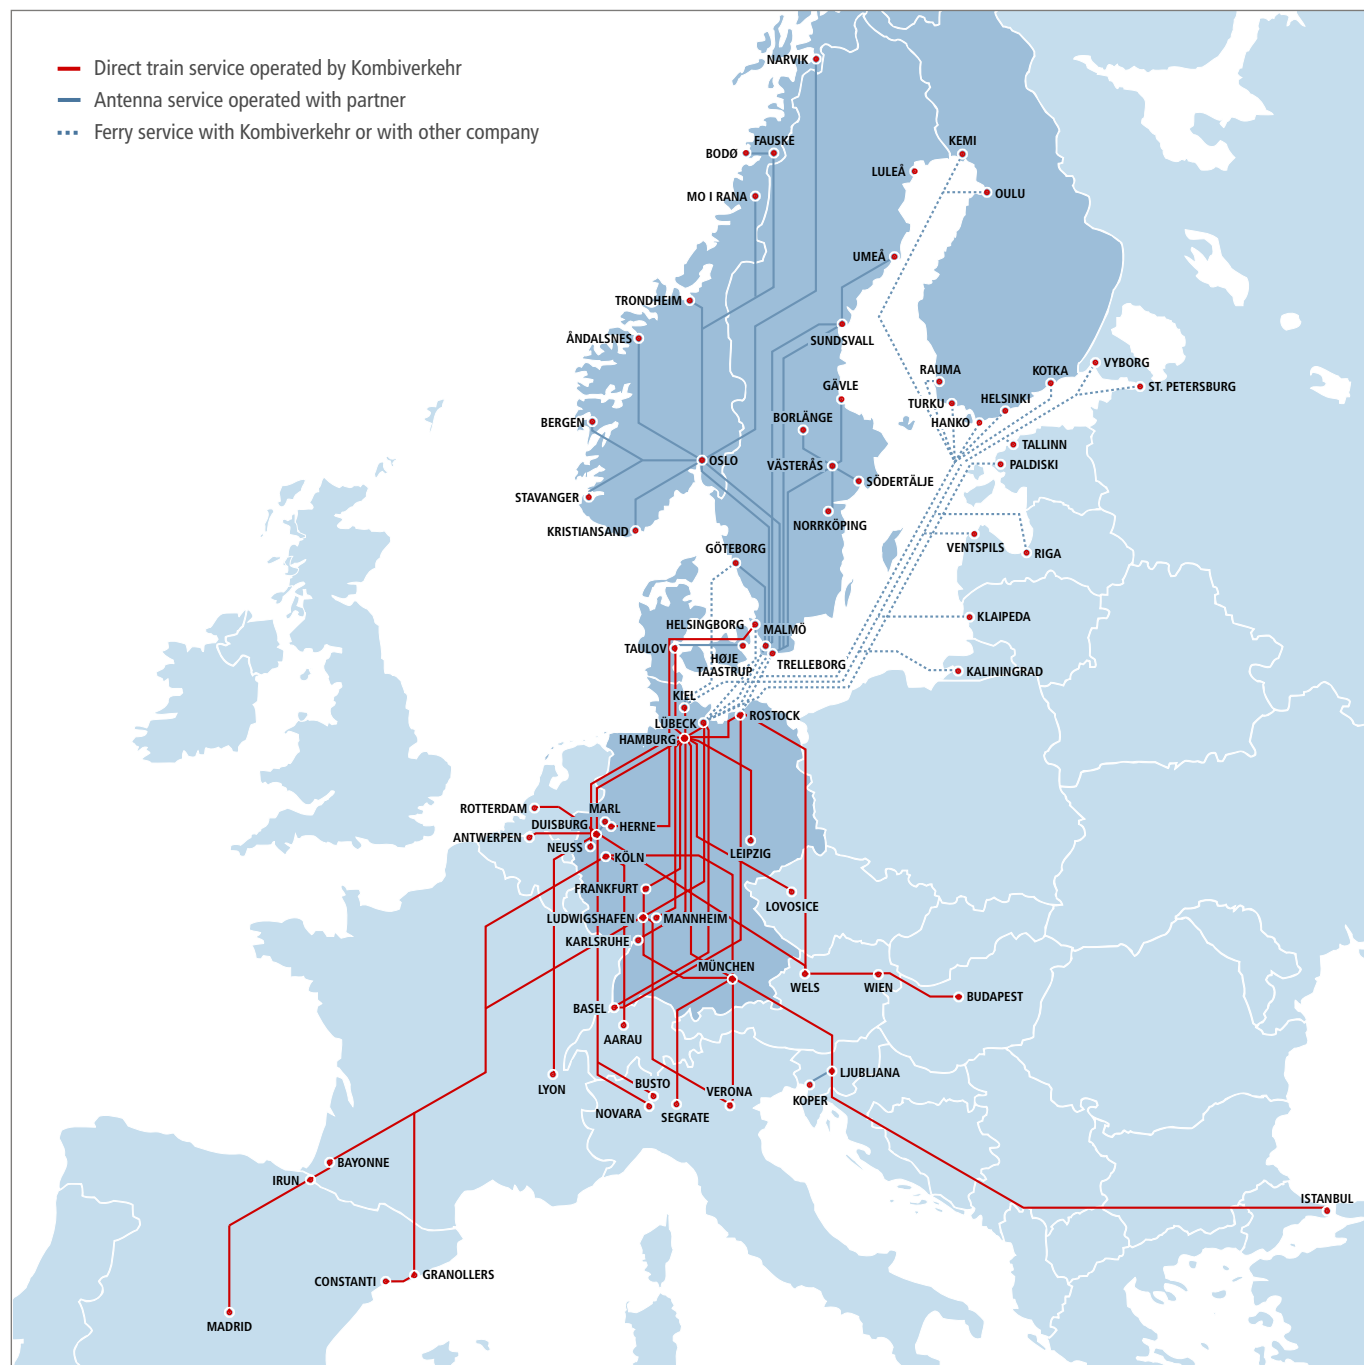

INTERNATIONAL TRANSPORT
NORTHERN EUROPE & GERMAN BALTIC SEA PORTS

AS OF 29/01/2012

WHO TO CONTACT

Ulrich Bedacht

Manager North European Transport & German Baltic Sea Ports

Phone +49 69/7 95 05-2 44

Fax +49 69/7 95 05-2 89