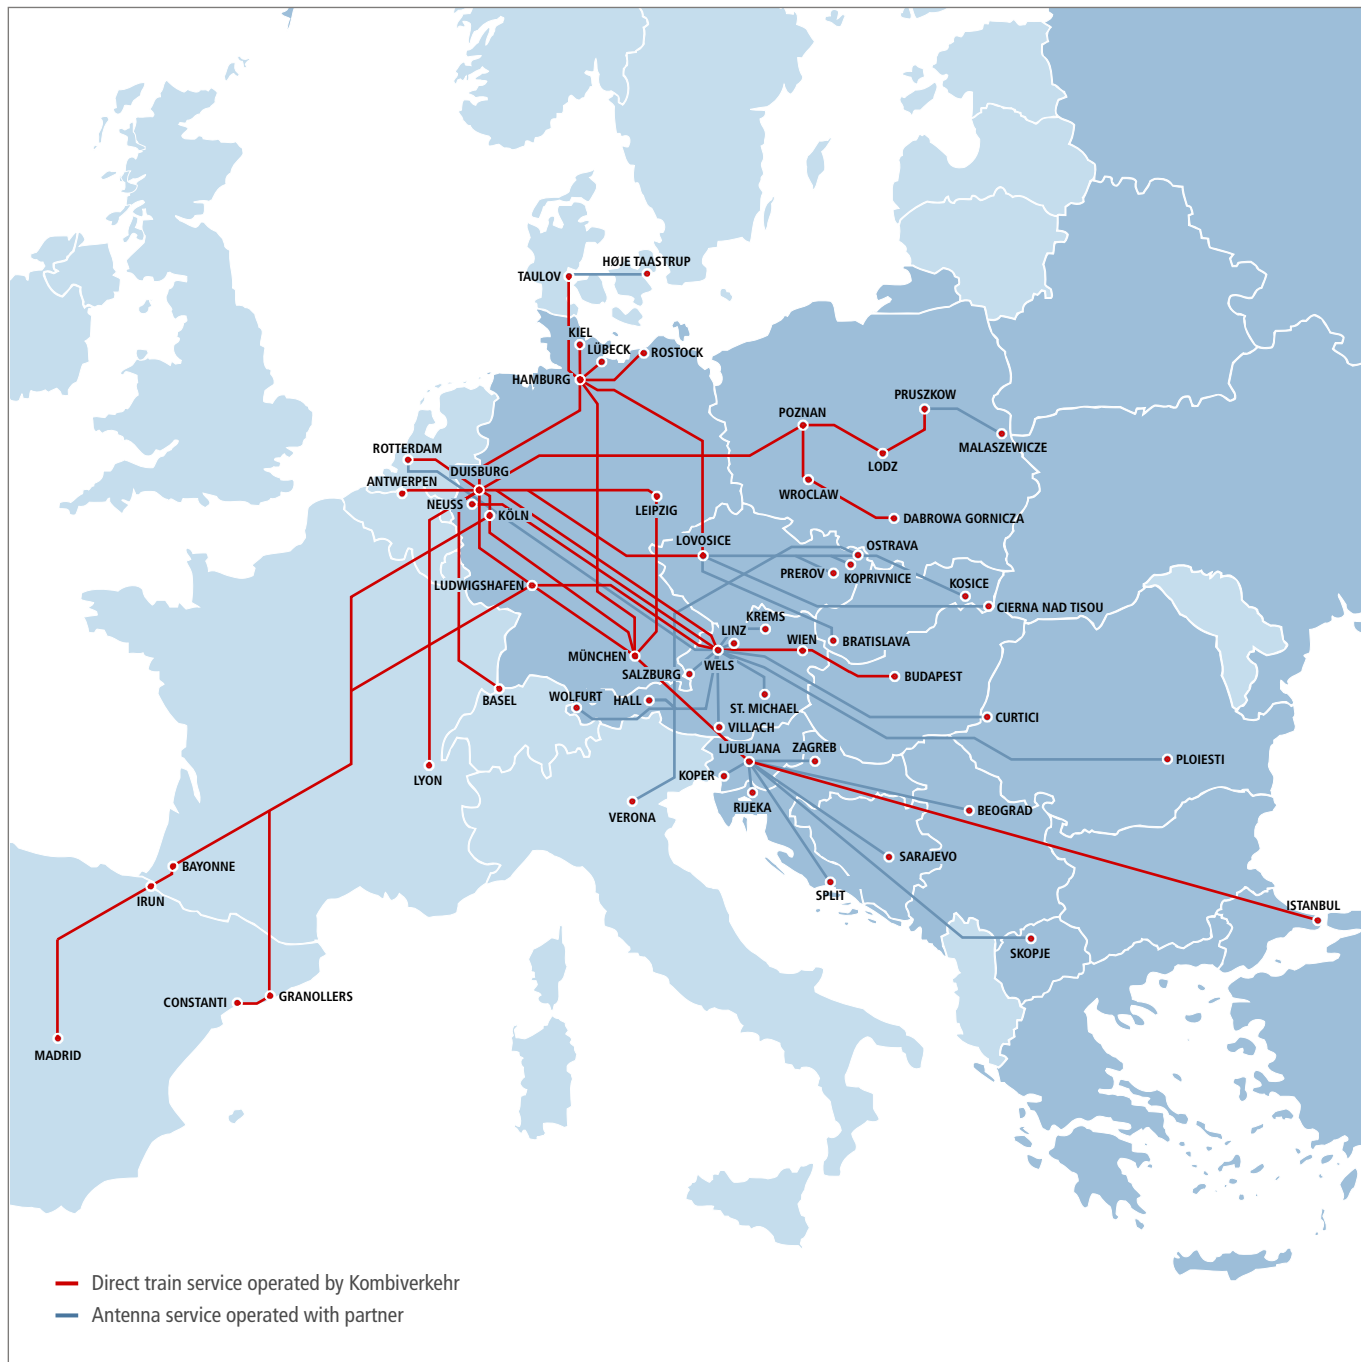

INTERNATIONAL TRANSPORT  
**EASTERN AND SOUTHEASTERN EUROPE**

AS OF 29/01/2012

**WHO TO CONTACT**

**Ulrich Bedacht**  
 Manager East and Southeast European Transport  
 Phone +49 69/7 95 05-2 44  
 Fax +49 69/7 95 05-2 69  
 E-mail [ubedacht@kombiverkehr.de](mailto:ubedacht@kombiverkehr.de)